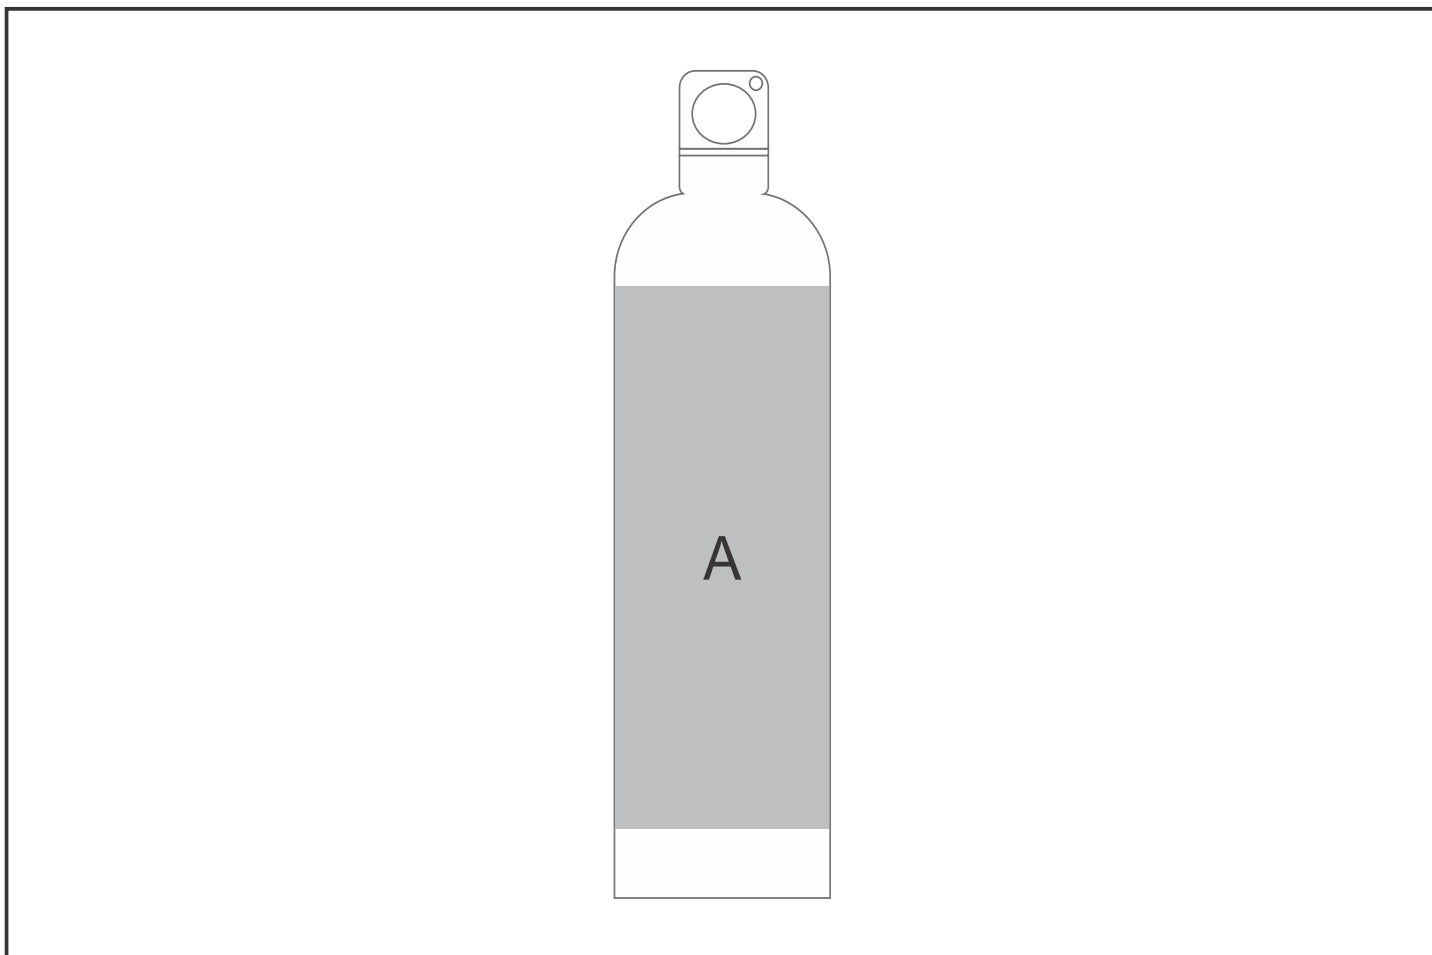

DW-6593

Solano Aluminium Water Bottle - 750ml

Need to know:

Includes 1-Position Laser Engraving OR 1-Colour, 1-Position Screen Wrap (setup fee applies)

- Due to dye migration only silver will be branded on BLUE , RED & BLACK bottles
- No Guarantee the lid will line up with print
- DP-D will not be a full wrap due to the inconsistency of the item
- Laser Colour: SILVER on White Bottles, White on other colours
- NB: Inclusive Branding is NOT applicable to Items marked as Reduced to Clear.

Branding Options:

Position	Branding Method (Branding Code)	No. of Colours	Dimension
A	Laser Engraving (LB)	N/A	30mm wide x 115mm high
A	Screen Wrap (SW)	1 Colour	210mm wide x 130mm high
A	Pad Printing (PC)	4 Colours	33mm wide x 60mm high
A	Digital Print Drinkware (DP-C)	Full Colour	100mm wide x 70mm high
A	Digital Print Drinkware (DP-D)	Full Colour	215mm wide x 95mm high